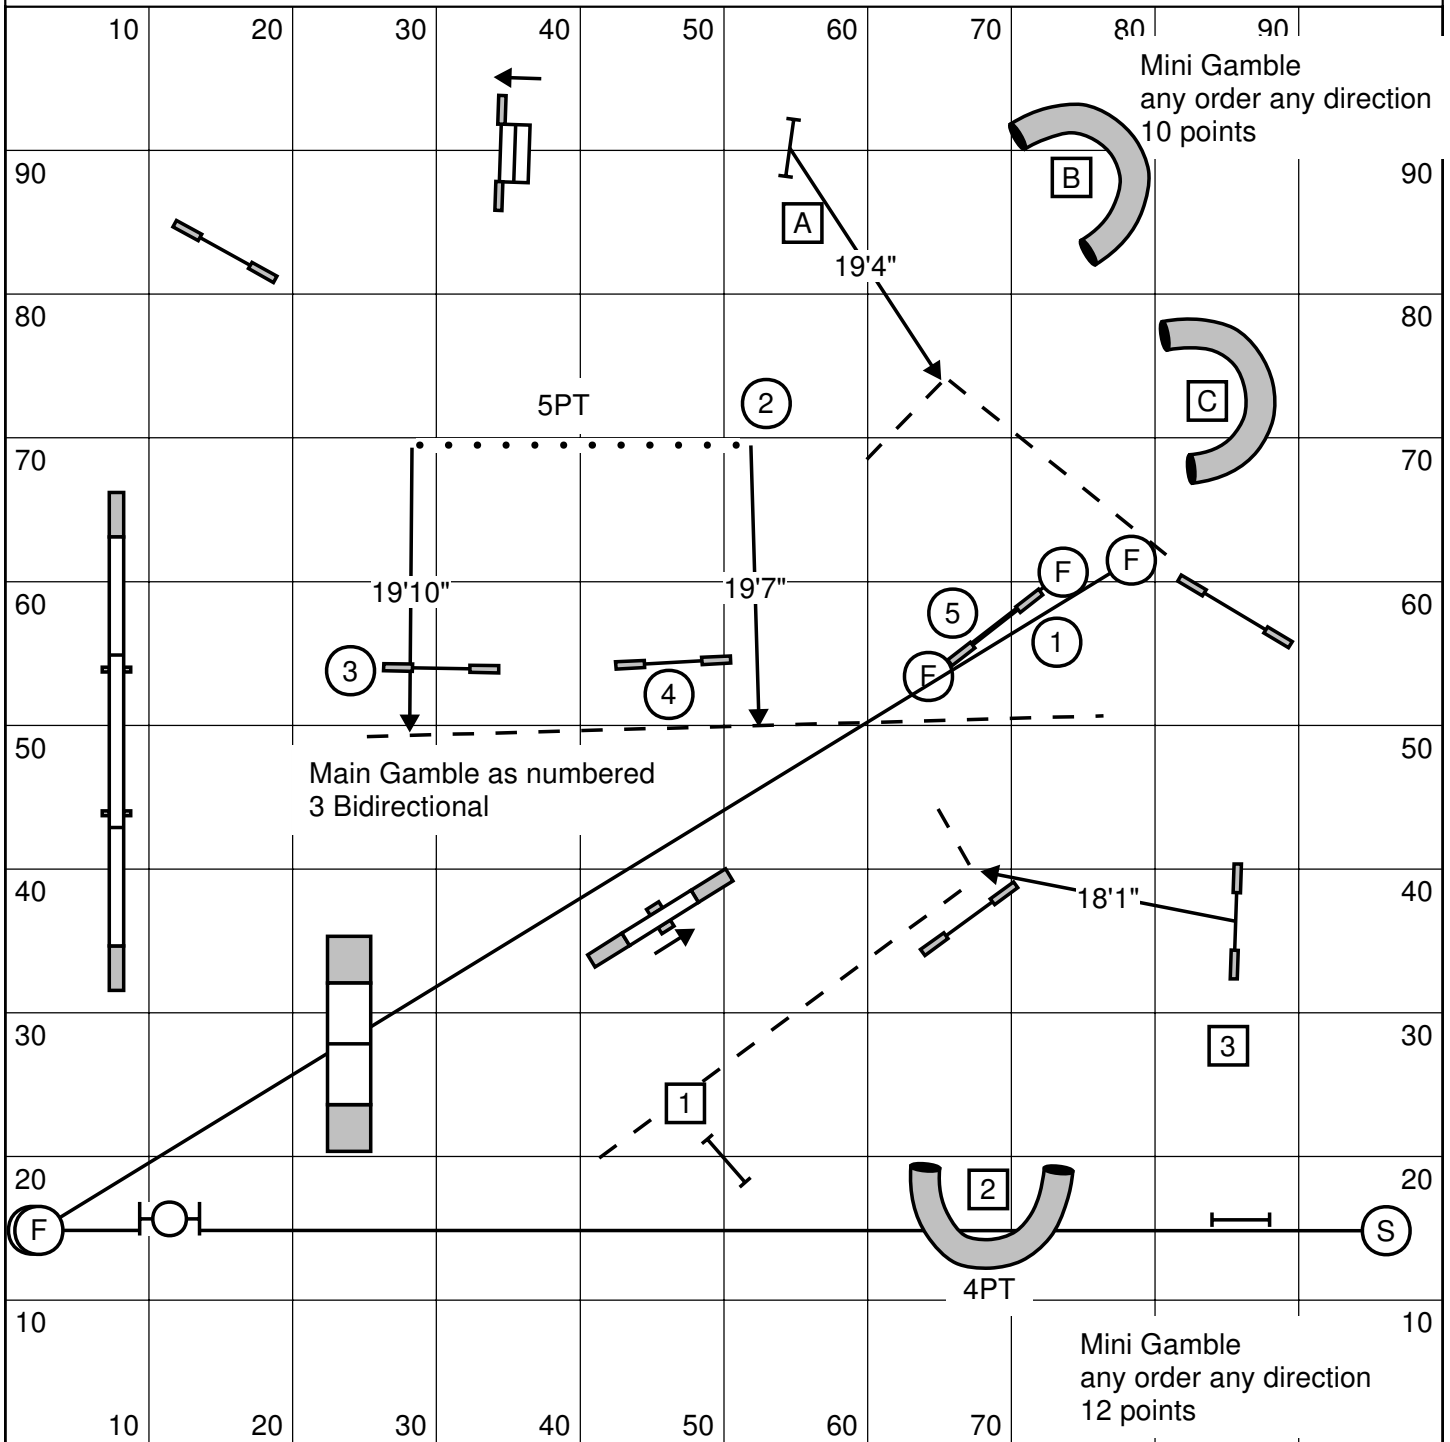

Designing Judge: Trish Levesque - Regional Gamblers

Opening Sequence 40 Seconds  
 Main Gamble:  
 Mini: 22 Seconds  
 Open: 20 Seconds  
 Vet/JH Mini: 26 Seconds  
 Vet/JH Opn: 24 Seconds