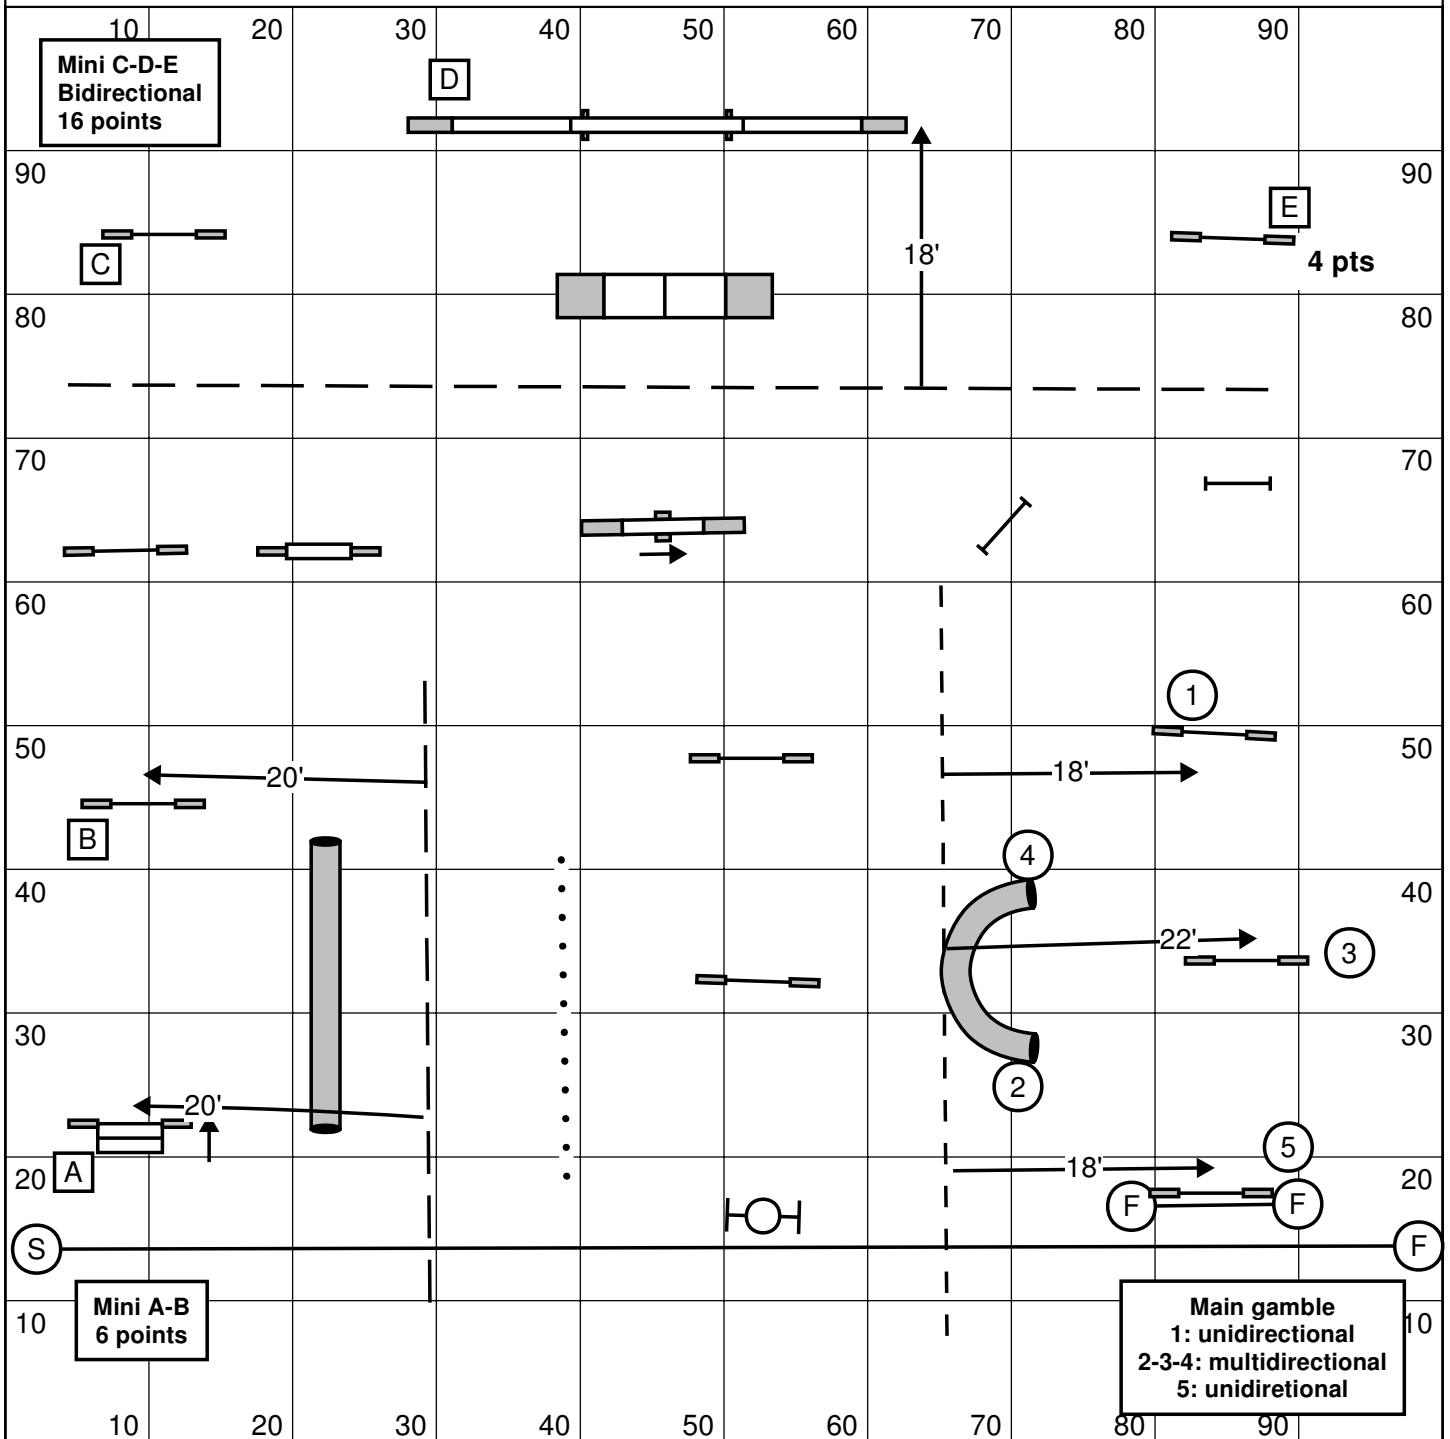

# Regionals Gamblers

Designed by Claude Dionne      **JUDGED BY:** \_\_\_\_\_

Opening : 40 sec.

Gamble : mini: 22 sec. (Vet.: 26 sec.)    Open: 18 sec. (Vet.: 22 sec.)