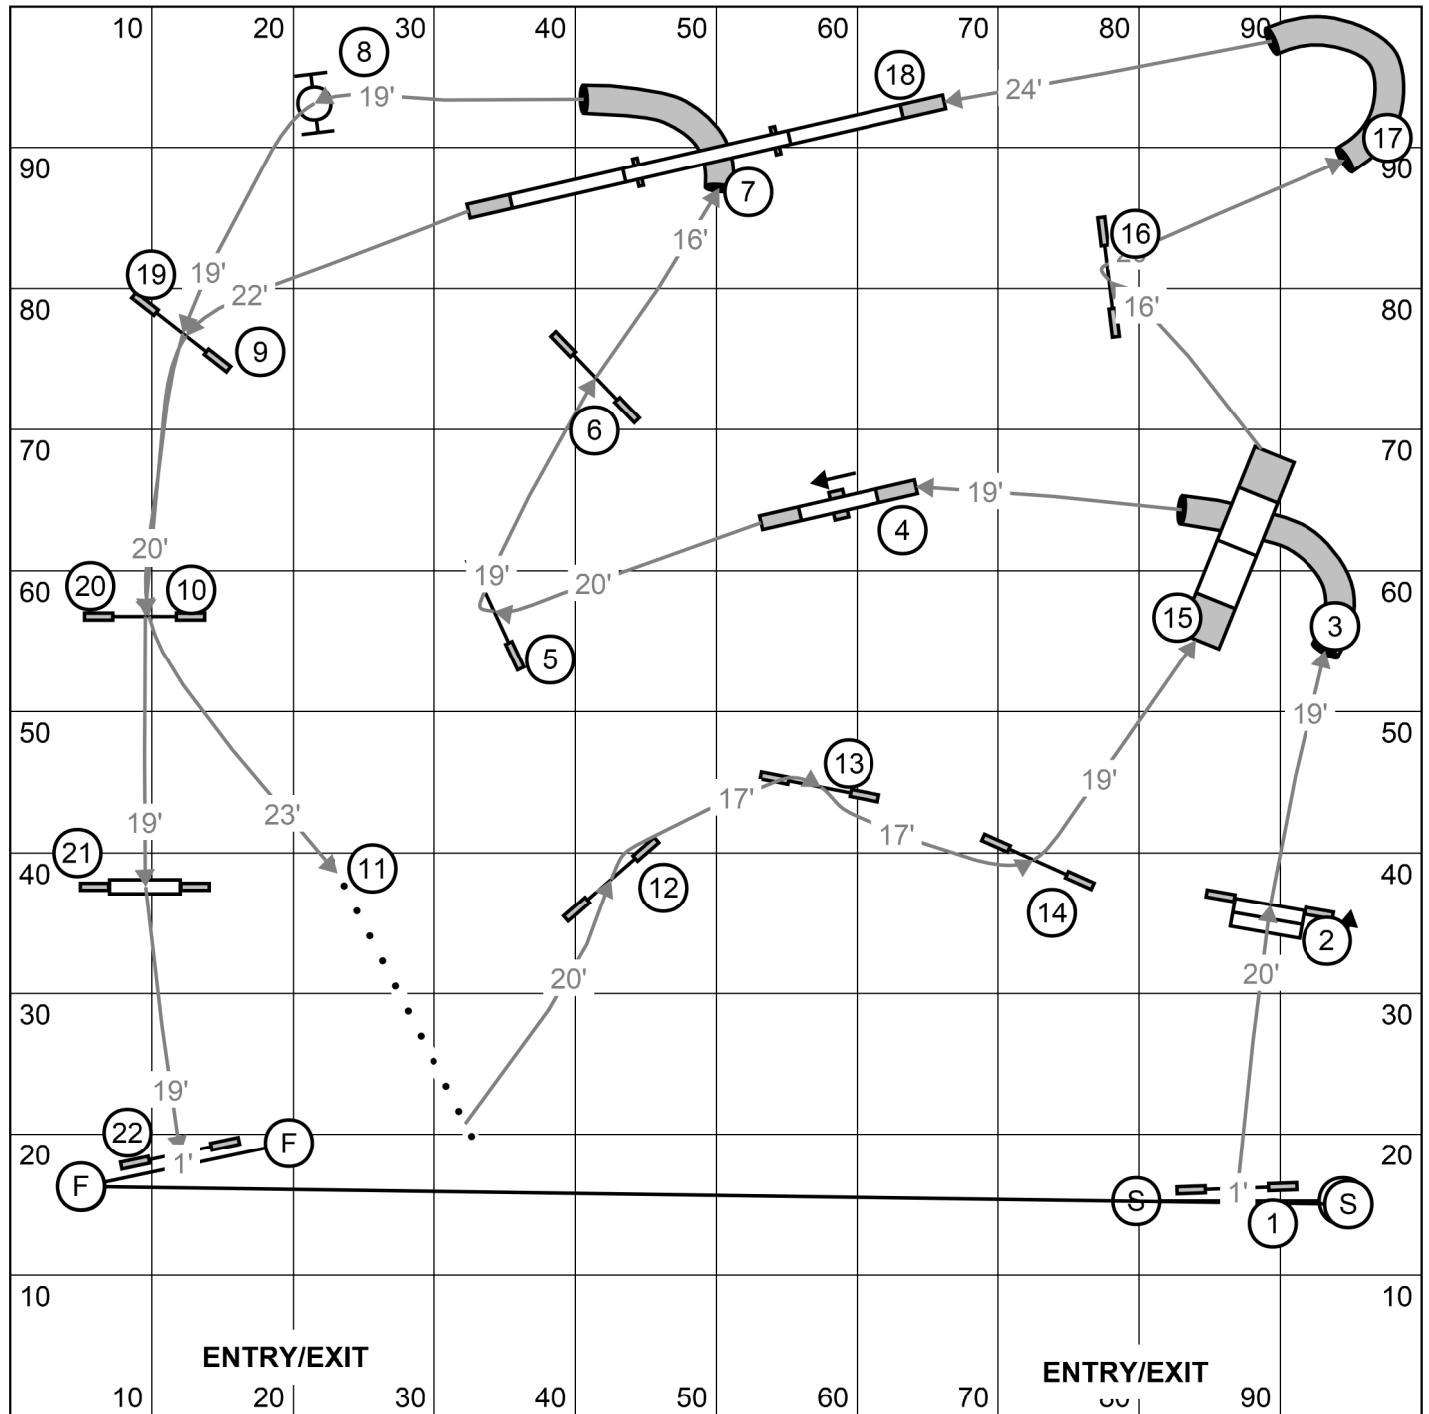

# STANDARD - REGIONALS CHAMPIONSHIP

Approx 185 yards    Actual yards 197

Designed and  
judged by Anic Vermette

Open 3,15 vgs/sec = 63 sec    Vet Open = 76 sec

Medium 2,9 vgs/sec = 68 sec    Vet Med = 82 sec

Mini + 5 sec = 73 sec    Vet Mini = 88 sec