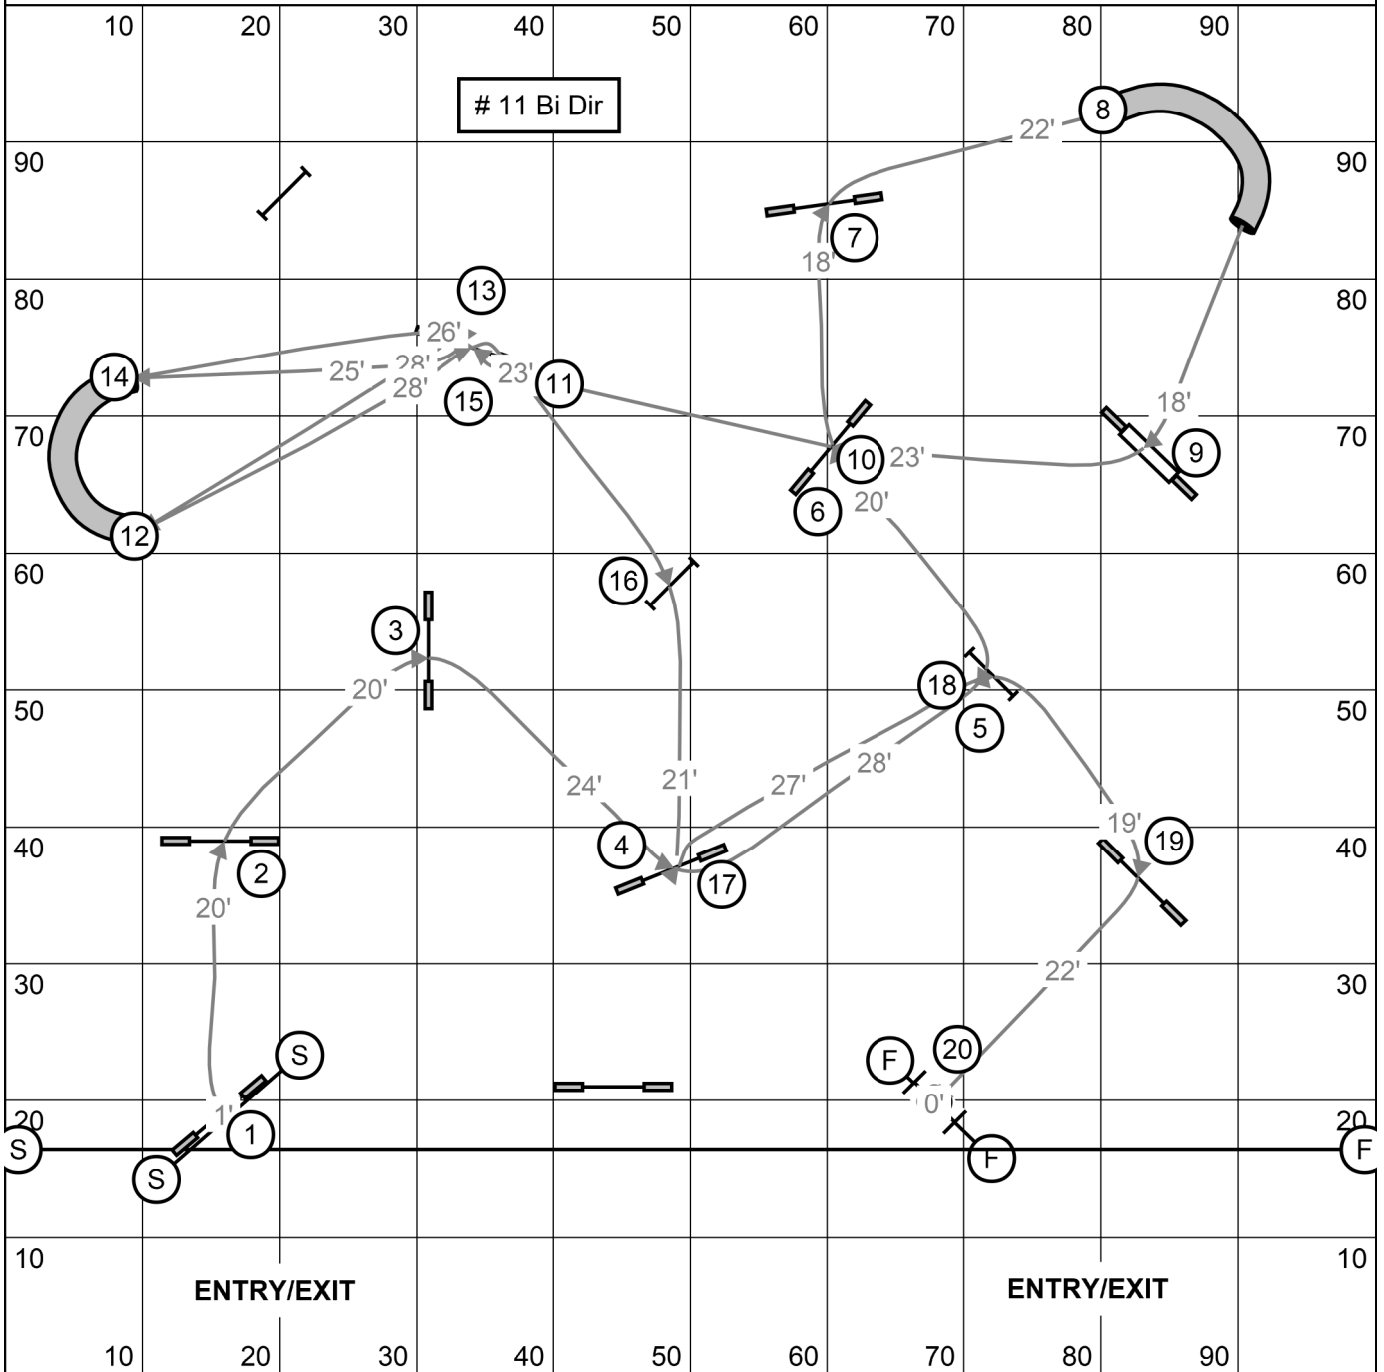

Regional Jumpers

Designed By Kim Collins

Judged By: Claude Dionne

Approx Yards - 183

Actual Yards - 176

Open - 3.9yps

Regular 20/24 Specials 16/20 = 45 sec

Vets SD 16/20 Vets DD 12/16 = 54 sec

Mini

Regular 8 Specials 4 = 54 sec

Vets SD 4 = 65 sec

Medium - 3.6yps

Regular 12/16 Specials 8/12 = 49 sec

Vets SD 8/12 Vets DD 4/8 = 59 sec